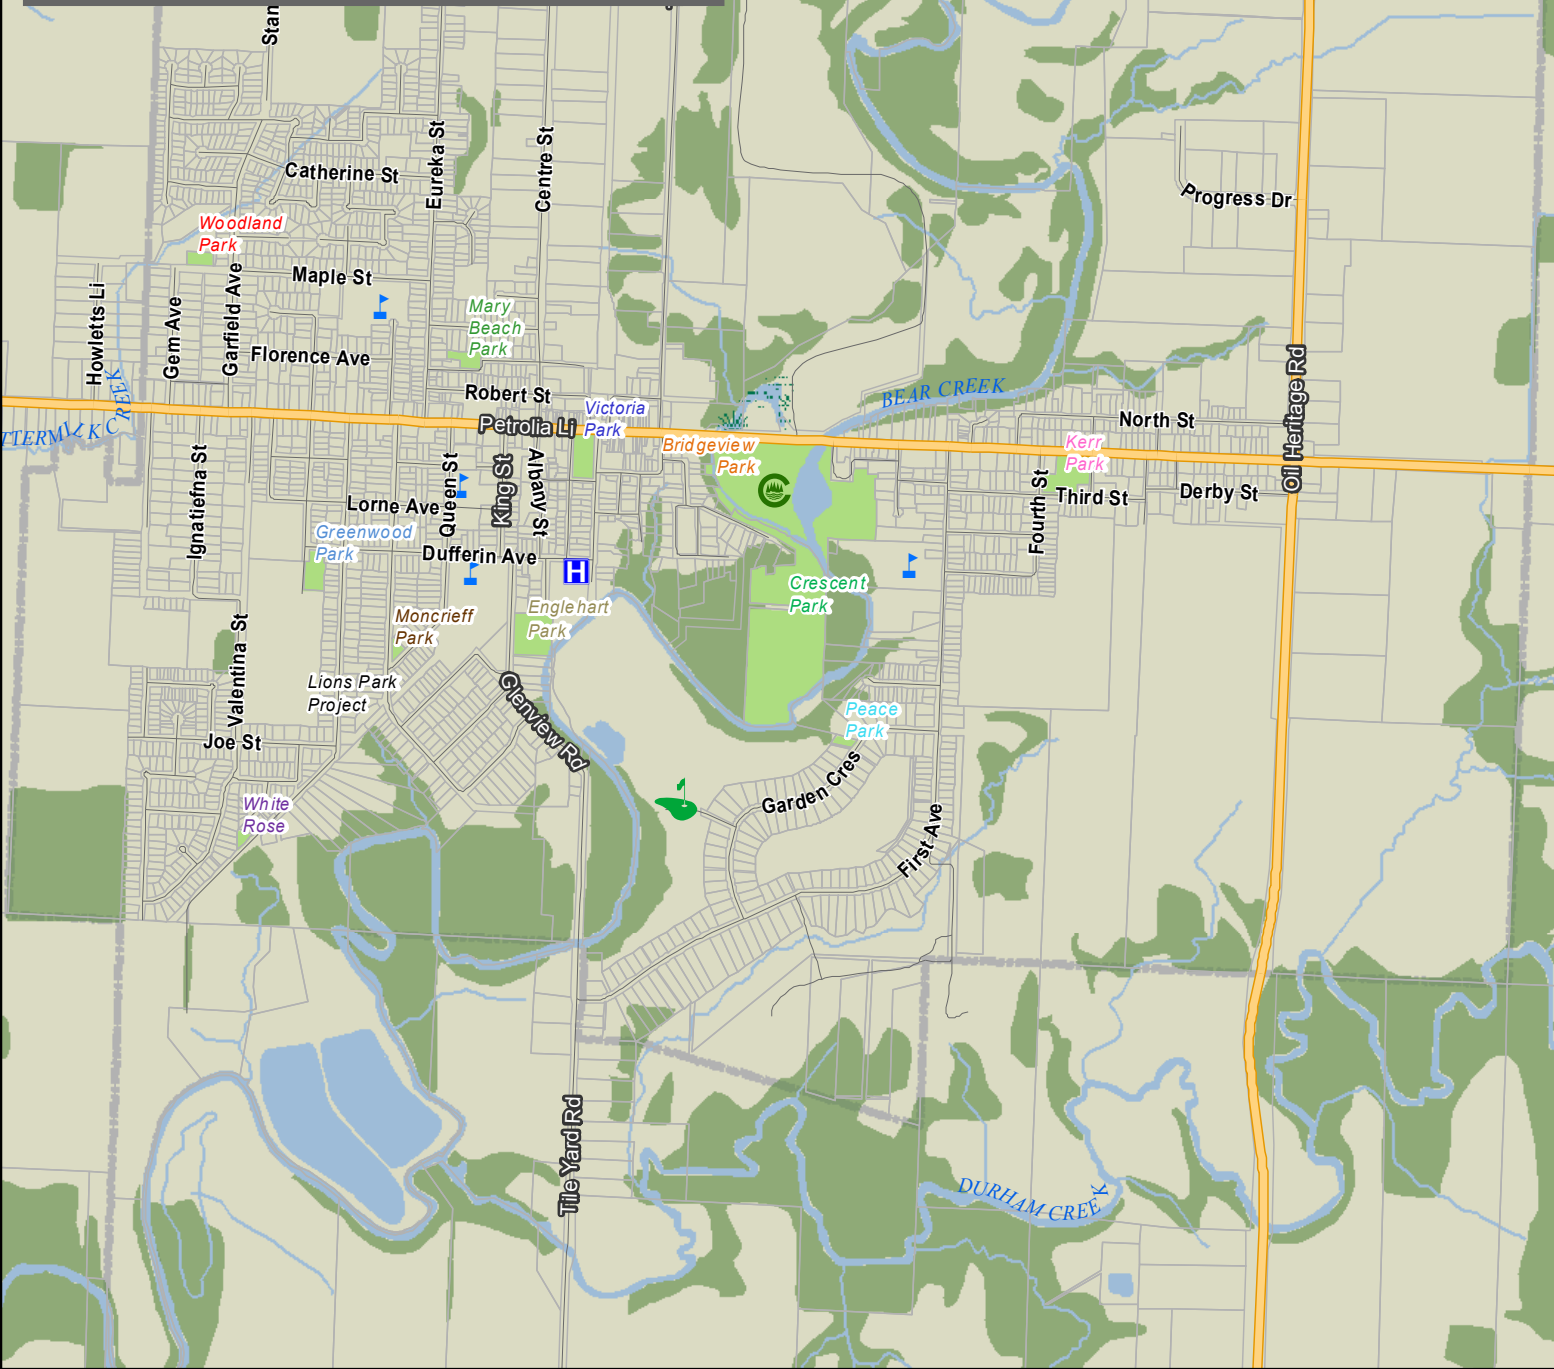

Park Name	Location
Greenwood Park	4065 Dufferin Avenue
Bridgeview Park	4256 Petrolia Line
Crescent Park	Lancey Street
White Rose	Short Street
Englehart Park	4130 Glenview Road
Woodland Park	Gem Avenue & Garfield Avenue
Moncrieff Park	Princess Street
Kerr Park	418 Fourth Street
Victoria Park	Greenfield Street @ Petrolia Line
Peace Park	Garden Crescent
Mary Beach Park	Andrew Street @ Pettybone Street
Lions Park Project	Maude Street

TOWN OF PETROLIA PARKS

Parks
 Wooded Areas