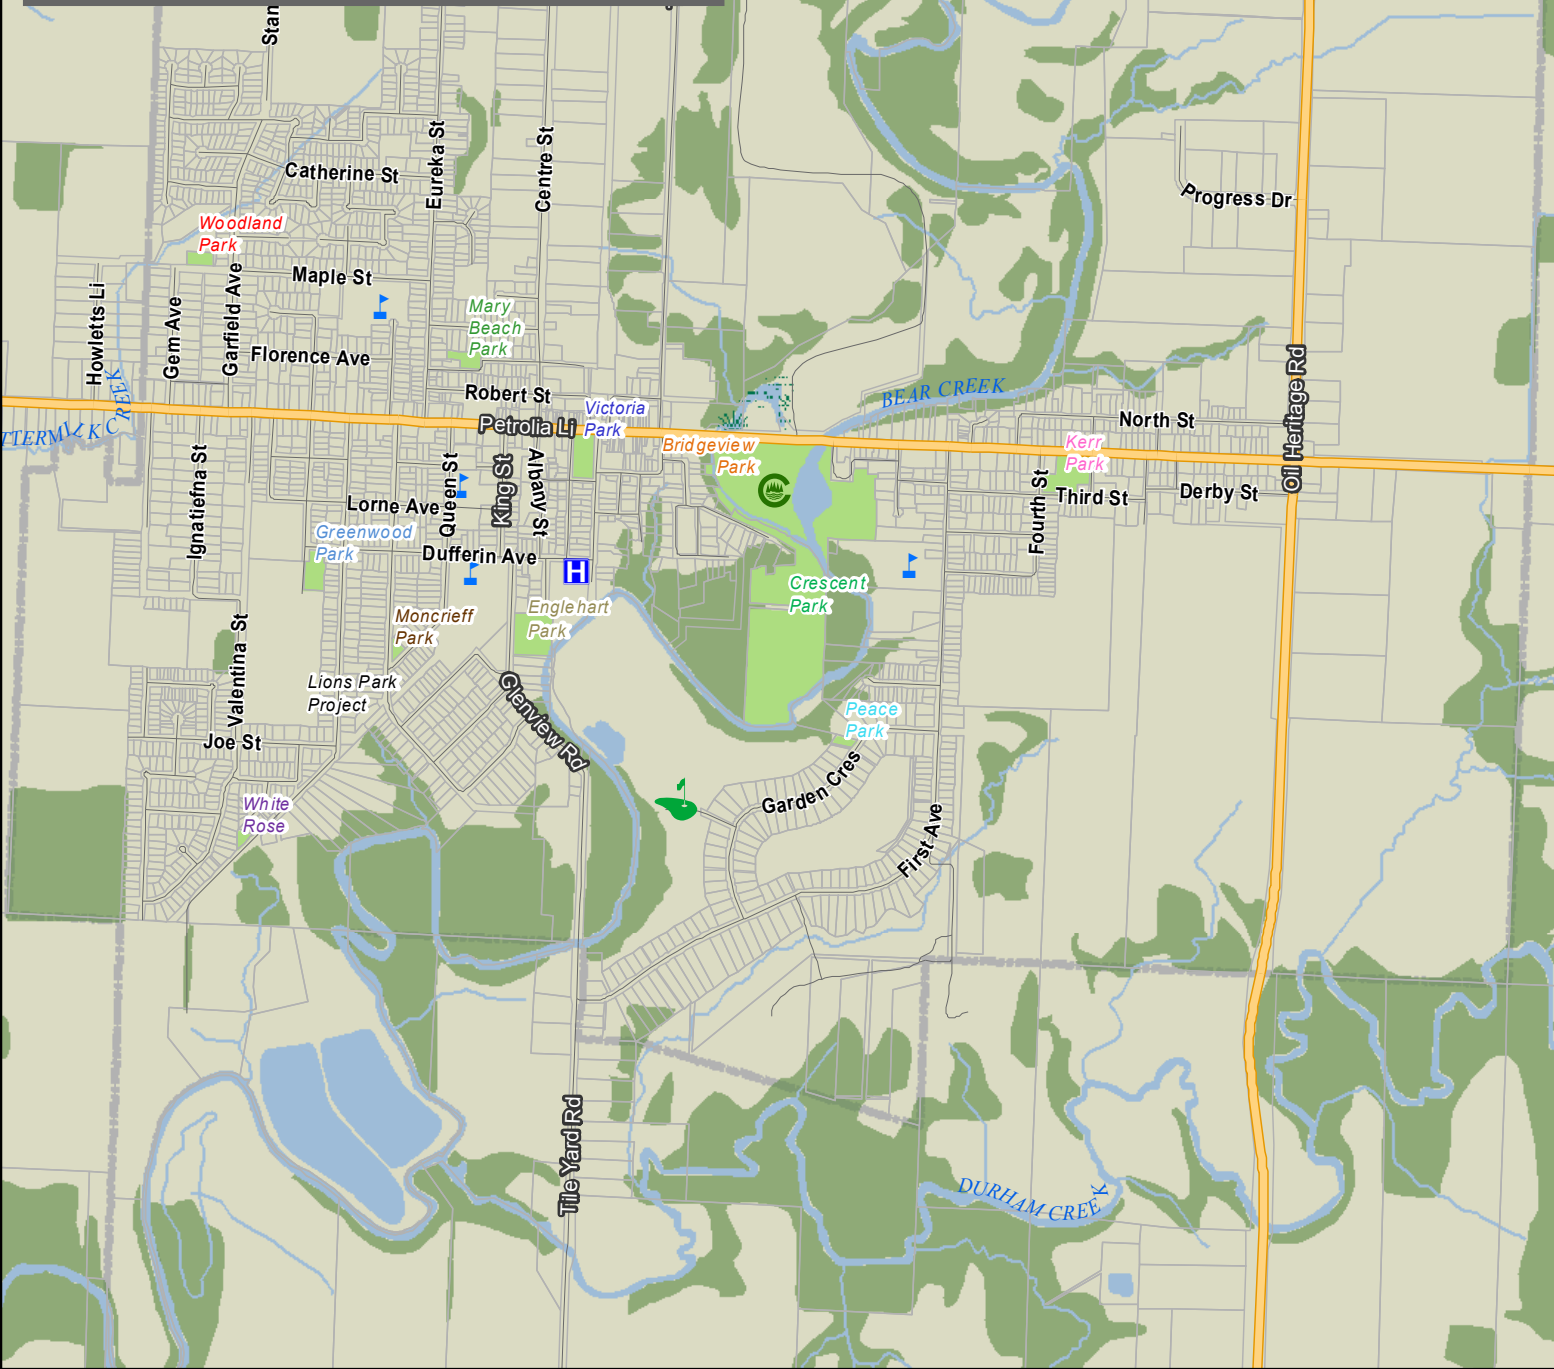

Park Name	Location
Greenwood Park	4065 Dufferin Avenue
Bridgeview Park	4256 Petrolia Line
Crescent Park	Lancey Street
White Rose	Short Street
Englehart Park	4130 Glenview Road
Woodland Park	Gem Avenue & Garfield Avenue
Moncrieff Park	Princess Street
Kerr Park	418 Fourth Street
Victoria Park	Greenfield Street @ Petrolia Line
Peace Park	Garden Crescent
Mary Beach Park	Andrew Street @ Pettybone Street
Lions Park Project	Maude Street

TOWN OF PETROLIA PARKS

- Parks
- Wooded Areas